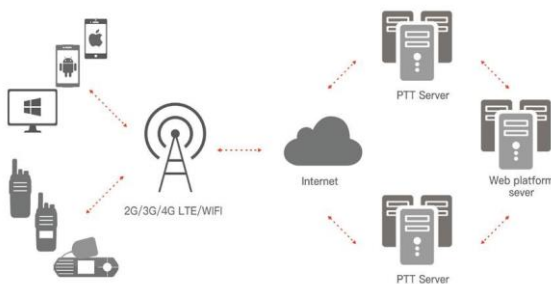

Standard Features:

- PTT Group Dispatch
- PTT Private Call
- View GPS for all Users
- Works on any Android Device

Stay connected to your team

anywhere in the world with our Android App

*Internet or Cell Connection Required

Two-Way Radio Coverage:

Two-Way Redefined

With conventional trunking systems you need towers, repeaters, FCC licensing and on-going maintenance to achieve local or regional coverage. PRS PTT eliminates the expense of traditional trunked systems by utilizing the Nations Cellular Network in conjunction with the Cloud, allowing for a more reliable user experience and providing Nationwide PTT coverage at a fraction of the cost.

How it Works

Your system is managed in the Cloud through our Secure PTT server. Each device is assigned a unique id and can be programmed to your needs. Our radios PRS50, PRS55 & PRS87 communicate via cell towers. Via the use of a SIM card these transmissions are sent to the PTT server and broadcasted to your Dispatch Centers & Mobile Apps.