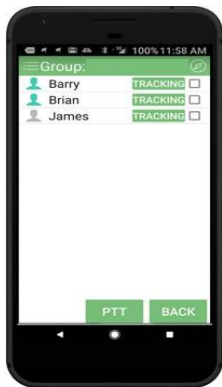

Android PTT

PTT Network Android App

Keeping your team connected

Designed with connectivity in mind our PRS65 Android App enables you to assign users access to the app. Great for managers, pizza delivery drivers and short contractors.

Standard Features:

- PTT Group Dispatch
- PTT Private Call
- View GPS for all Users
- Works on any Android Device

Stay connected to your team

anywhere in the world with our Android App

*Internet or Cell Connection Required

Two-Way Radio Coverage:

Two-Way Redefined

With conventional trunking systems you need towers, repeaters, FCC licensing and on-going maintenance to achieve local or regional coverage. PRS PTT eliminates the expense of traditional trunked systems by utilizing the Nations Cellular Network in conjunction with the Cloud, allowing for a more reliable user experience and providing Nationwide PTT coverage at a fraction of the cost.