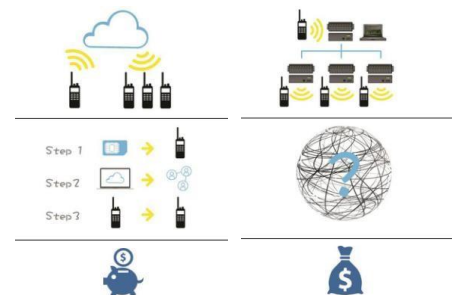

Two-Way Radio Coverage:

Two-Way Redefined

With conventional trunking systems you need towers, repeaters, FCC licensing and on-going maintenance to achieve local or regional coverage. PRS PTT eliminates the expense of traditional trunked systems by utilizing the Nations Cellular Network in conjunction with the Cloud, allowing for a more reliable user experience and providing Nationwide PTT coverage at a fraction of the cost.

How it Works

Your system is managed in the Cloud through our Secure PTT server. Each device is assigned a unique id and can be programmed to your needs. Our radios PRS50, PRS55 & PRS87 communicate via cell towers. Via the use of a SIM card these transmissions are sent to the PTT server and broadcasted to your Dispatch Centers & Mobile Apps.